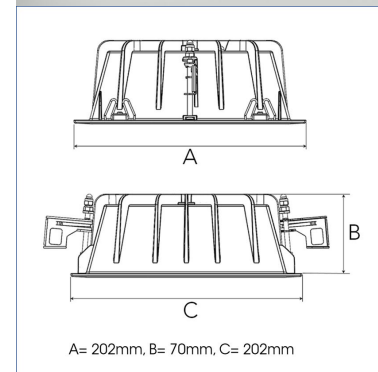

FIX 4000, 930 (BBL), SPOT, GREY

- ✓ Modern, minimalistisch und sauber wirkende Decke
- ✓ Verfügbar in verschiedenen Lumenpaketen
- ✓ Werkzeuglose Montage
- ✓ Erhältlich in Weiß, Schwarz und Grau

TECHNICAL SPECIFICATION

Product Code	306-575-30
Colour	Grey
Control	On/off
CRI light colour	930 (BBL)
Delivered lumen output lm	3970
Driver	Stand alone, included
EEL	A++
Light distribution	Spot
Lightsource	LED COB
Mains input voltage	220-240 V
Measurements A	202
Measurements B	70
Measurements C	202
Mounting	Recessed
Position	Fixed
Lifetime	L80 B10, 50.000h
Protection	IP 20, class III
Sawing instructions x	177
Sawing instructions y	191
Start Time	Instant
System power W	35
Unit	mm
Weight	0,8

Spot	Medium	Flood	Wide Flood
14°	27°	38°	56°
m	m	m	m
1.0	1.0	1.0	1.0
2.0	2.0	2.0	2.0
3.0	3.0	3.0	3.0
0.25	0.48	0.69	1.07
0.49	0.95	1.39	2.14
0.74	1.43	2.08	3.22

177 x 191mm