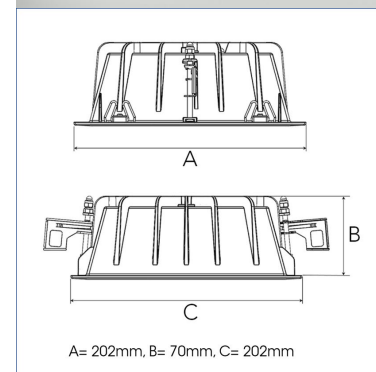

FIX 4000, 930 (BBL), SPOT, BLACK

ITAB

- ✓ Modern, minimalistisch und sauber wirkende Decke
- ✓ Verfügbar in verschiedenen Lumenpaketen
- ✓ Werkzeuglose Montage
- ✓ Erhältlich in Weiß, Schwarz und Grau

TECHNICAL SPECIFICATION

Product Code	306-575-20
Colour	Black
Control	On/off
CRI light colour	930 (BBL)
Delivered lumen output lm	3970
Driver	Stand alone, included
EEL	A++
Light distribution	Spot
Lightsource	LED COB
Mains input voltage	220-240 V
Measurements A	202
Measurements B	70
Measurements C	202
Mounting	Recessed
Position	Fixed
Lifetime	L80 B10, 50.000h
Protection	IP 20, class III
Sawing instructions x	177
Sawing instructions y	191
Start Time	Instant
System power W	35
Unit	mm
Weight	0,8

Spot	Medium	Flood	Wide Flood
14°	27°	38°	56°
m	m	m	m
1.0	1.0	1.0	1.0
2.0	2.0	2.0	2.0
3.0	3.0	3.0	3.0
0.25	0.48	0.69	1.07
0.49	0.95	1.39	2.14
0.74	1.43	2.08	3.22

177 x 191mm

ITAB

Phone: +46 910 733 790
info@nordiclight.se