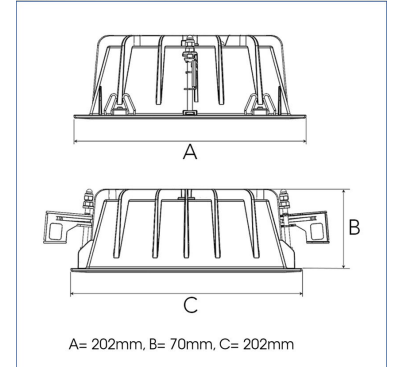

FIX 4000, 930 (BBL), SPOT, WHITE

ITAB

- ✓ Modern, minimalistisch und sauber wirkende Decke
- ✓ Verfügbar in verschiedenen Lumenpaketen
- ✓ Werkzeuglose Montage
- ✓ Erhältlich in Weiß, Schwarz und Grau

TECHNICAL SPECIFICATION

Product Code	306-575-10
Colour	White
Control	On/off
CRI light colour	930 (BBL)
Delivered lumen output lm	3970
Driver	Stand alone, included
EEL	A++
Light distribution	Spot
Lightsource	LED COB
Mains input voltage	220-240 V
Measurements A	202
Measurements B	70
Measurements C	202
Mounting	Recessed
Position	Fixed
Lifetime	L80 B10, 50.000h
Protection	IP 20, class III
Sawing instructions x	177
Sawing instructions y	191
Start Time	Instant
System power W	35
Unit	mm
Weight	0,8

Spot	Medium	Flood	Wide Flood
14°	27°	38°	56°
m	m	m	m
1.0	1.0	1.0	1.0
2.0	2.0	2.0	2.0
3.0	3.0	3.0	3.0
0.25	0.48	0.69	1.07
0.49	0.95	1.39	2.14
0.74	1.43	2.08	3.22

177 x 191mm

ITAB

Phone: +46 910 733 790
info@nordiclight.se