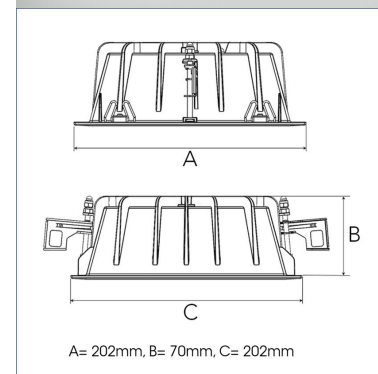

# FIX 3000, 930 (BBL), SPOT, GREY

- ✓ Modern, minimalistisch und sauber wirkende Decke
- ✓ Verfügbar in verschiedenen Lumenpaketen
- ✓ Werkzeuglose Montage
- ✓ Erhältlich in Weiß, Schwarz und Grau

## TECHNICAL SPECIFICATION

Product Code	306-580-30
Colour	Grey
Control	On/off
CRI light colour	930 (BBL)
Delivered lumen output lm	2700
Driver	Stand alone, included
EEL	A++
Light distribution	Spot
Lightsource	LED COB
Mains input voltage	220-240 V
Measurements A	202
Measurements B	70
Measurements C	202
Mounting	Recessed
Position	Fixed
Lifetime	L80 B10, 50.000h
Protection	IP 20, class III
Sawing instructions x	177
Sawing instructions y	191
Start Time	Instant
System power W	22
Unit	mm
Weight	0,8

Spot	Medium	Flood	Wide Flood
14°	27°	38°	56°
m	m	m	m
1.0	1.0	1.0	1.0
2.0	2.0	2.0	2.0
3.0	3.0	3.0	3.0
0.25	0.48	0.69	1.07
0.49	0.95	1.39	2.14
0.74	1.43	2.08	3.22

177 x 191mm