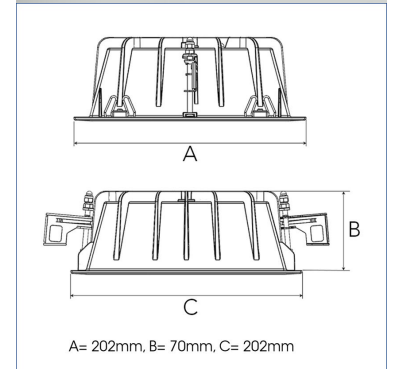

FIX 3000, 930 (BBL), SPOT, BLACK

ITAB

- ✓ Modern, minimalistisch und sauber wirkende Decke
- ✓ Verfügbar in verschiedenen Lumenpaketen
- ✓ Werkzeuglose Montage
- ✓ Erhältlich in Weiß, Schwarz und Grau

TECHNICAL SPECIFICATION

Product Code	306-580-20
Colour	Black
Control	On/off
CRI light colour	930 (BBL)
Delivered lumen output lm	2700
Driver	Stand alone, included
EEL	A++
Light distribution	Spot
Lightsource	LED COB
Mains input voltage	220-240 V
Measurements A	202
Measurements B	70
Measurements C	202
Mounting	Recessed
Position	Fixed
Lifetime	L80 B10, 50.000h
Protection	IP 20, class III
Sawing instructions x	177
Sawing instructions y	191
Start Time	Instant
System power W	22
Unit	mm
Weight	0,8

Spot	Medium	Flood	Wide Flood
14°	27°	38°	56°
m	m	m	m
1.0	1.0	1.0	1.0
2.0	2.0	2.0	2.0
3.0	3.0	3.0	3.0
0.25	0.48	0.69	1.07
0.49	0.95	1.39	2.14
0.74	1.43	2.08	3.22

177 x 191mm