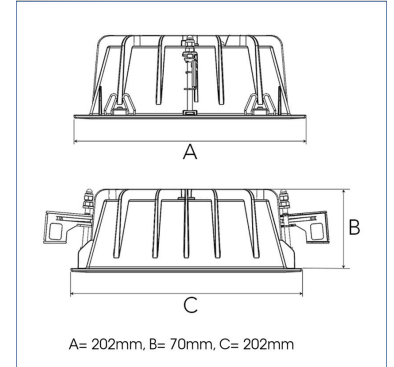

FIX 3000, 930 (BBL), SPOT, WHITE

- ✓ Modern, minimalistisch und sauber wirkende Decke
- ✓ Verfügbar in verschiedenen Lumenpaketen
- ✓ Werkzeuglose Montage
- ✓ Erhältlich in Weiß, Schwarz und Grau

TECHNICAL SPECIFICATION

| | |
|---------------------------|-----------------------|
| Product Code | 306-580-10 |
| Colour | White |
| Control | On/off |
| CRI light colour | 930 (BBL) |
| Delivered lumen output lm | 2700 |
| Driver | Stand alone, included |
| EEL | A++ |
| Light distribution | Spot |
| Lightsource | LED COB |
| Mains input voltage | 220-240 V |
| Measurements A | 202 |
| Measurements B | 70 |
| Measurements C | 202 |
| Mounting | Recessed |
| Position | Fixed |
| Lifetime | L80 B10, 50.000h |
| Protection | IP 20, class III |
| Sawing instructions x | 177 |
| Sawing instructions y | 191 |
| Start Time | Instant |
| System power W | 22 |
| Unit | mm |
| Weight | 0,8 |

177 x 191mm