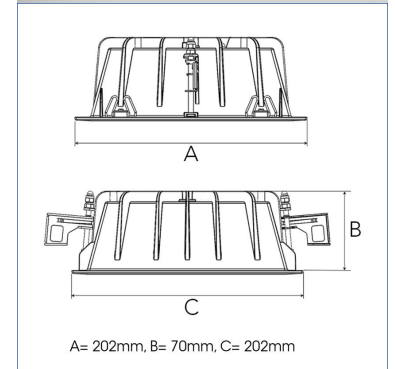

# FIX 5000, 930 (BBL), MEDIUM, GREY

ITAB

- ✓ Modern, minimalistisch und sauber wirkende Decke
- ✓ Verfügbar in verschiedenen Lumenpaketen
- ✓ Werkzeuglose Montage
- ✓ Erhältlich in Weiß, Schwarz und Grau

## TECHNICAL SPECIFICATION

Product Code	306-516-30
Colour	Grey
Control	On/off
CRI light colour	930 (BBL)
Delivered lumen output lm	4740
Driver	Stand alone, included
EEL	A+
Light distribution	Medium
Lightsource	LED COB
Mains input voltage	220-240 V
Measurements A	202
Measurements B	70
Measurements C	202
Mounting	Recessed
Position	Fixed
Lifetime	L80 B10, 50.000h
Protection	IP 20, class III
Sawing instructions x	177
Sawing instructions y	191
Start Time	Instant
System power W	48
Unit	mm
Weight	0,8

Spot	Medium		Flood		Wide Flood	
	m	ø	m	ø	m	ø
1.0	0.25	0.48	0.69	1.07	2.14	3.22
2.0	0.49	0.95	1.39	2.14	4.28	6.44
3.0	0.74	1.43	2.08	3.22	6.44	9.66

177 x 191mm