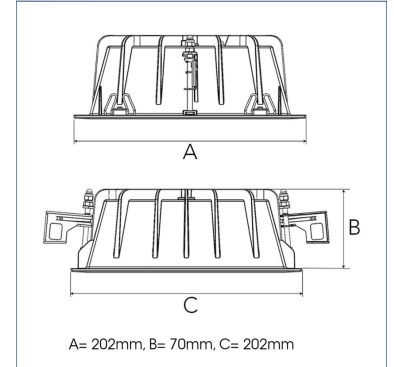

FIX 5000, 930 (BBL), MEDIUM, BLACK

- ✓ Modern, minimalistisch und sauber wirkende Decke
- ✓ Verfügbar in verschiedenen Lumenpaketen
- ✓ Werkzeuglose Montage
- ✓ Erhältlich in Weiß, Schwarz und Grau

TECHNICAL SPECIFICATION

Product Code	306-516-20
Colour	Black
Control	On/off
CRI light colour	930 (BBL)
Delivered lumen output lm	4740
Driver	Stand alone, included
EEL	A+
Light distribution	Medium
Lightsource	LED COB
Mains input voltage	220-240 V
Measurements A	202
Measurements B	70
Measurements C	202
Mounting	Recessed
Position	Fixed
Lifetime	L80 B10, 50.000h
Protection	IP 20, class III
Sawing instructions x	177
Sawing instructions y	191
Start Time	Instant
System power W	48
Unit	mm
Weight	0,8

Spot	Medium		Flood		Wide Flood	
	m	ø	m	ø	m	ø
1.0	0.25	0.48	0.69	1.07	2.14	3.22
2.0	0.49	0.95	1.39	2.14	4.28	6.44
3.0	0.74	1.43	2.08	3.22	6.44	9.66

177 x 191mm