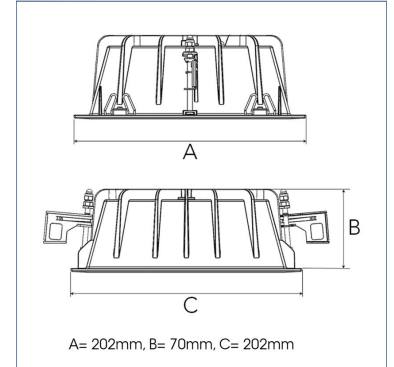

# FIX 5000, 930 (BBL), MEDIUM, WHITE

- ✓ Modern, minimalistisch und sauber wirkende Decke
- ✓ Verfügbar in verschiedenen Lumenpaketen
- ✓ Werkzeuglose Montage
- ✓ Erhältlich in Weiß, Schwarz und Grau

## TECHNICAL SPECIFICATION

Product Code	306-516-10
Colour	White
Control	On/off
CRI light colour	930 (BBL)
Delivered lumen output lm	4740
Driver	Stand alone, included
EEL	A+
Light distribution	Medium
Lightsource	LED COB
Mains input voltage	220-240 V
Measurements A	202
Measurements B	70
Measurements C	202
Mounting	Recessed
Position	Fixed
Lifetime	L80 B10, 50.000h
Protection	IP 20, class III
Sawing instructions x	177
Sawing instructions y	191
Start Time	Instant
System power W	48
Unit	mm
Weight	0,8

Spot	Medium		Flood		Wide Flood		
	14°	27°	38°	56°			
m	o	m	o	m	o	m	o
1.0	0.25	1.0	0.48	1.0	0.69	1.0	1.07
2.0	0.49	2.0	0.95	2.0	1.39	2.0	2.14
3.0	0.74	3.0	1.43	3.0	2.08	3.0	3.22

177 x 191mm