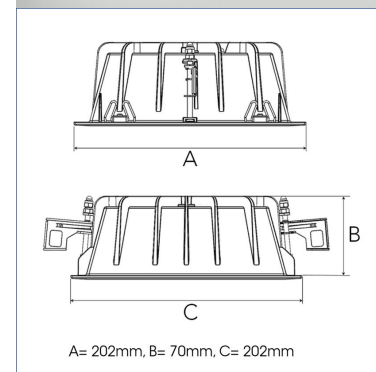

FIX 4000, 930 (BBL), MEDIUM, GREY

ITAB

- ✓ Modern, minimalistisch und sauber wirkende Decke
- ✓ Verfügbar in verschiedenen Lumenpaketen
- ✓ Werkzeuglose Montage
- ✓ Erhältlich in Weiß, Schwarz und Grau

TECHNICAL SPECIFICATION

Product Code	306-576-30
Colour	Grey
Control	On/off
CRI light colour	930 (BBL)
Delivered lumen output lm	3970
Driver	Stand alone, included
EEL	A++
Light distribution	Medium
Lightsource	LED COB
Mains input voltage	220-240 V
Measurements A	202
Measurements B	70
Measurements C	202
Mounting	Recessed
Position	Fixed
Lifetime	L80 B10, 50.000h
Protection	IP 20, class III
Sawing instructions x	177
Sawing instructions y	191
Start Time	Instant
System power W	35
Unit	mm
Weight	0,8

Spot	Medium		Flood		Wide Flood	
	m	ø	m	ø	m	ø
1.0	0.25	0.48	0.69	1.07	1.07	1.07
2.0	0.49	0.95	1.39	2.14	2.14	2.14
3.0	0.74	1.43	2.08	3.22	3.22	3.22

177 x 191mm