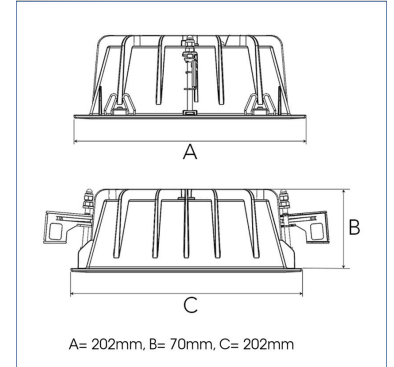

FIX 4000, 930 (BBL), MEDIUM, BLACK

- ✓ Modern, minimalistisch und sauber wirkende Decke
- ✓ Verfügbar in verschiedenen Lumenpaketen
- ✓ Werkzeuglose Montage
- ✓ Erhältlich in Weiß, Schwarz und Grau

TECHNICAL SPECIFICATION

Product Code	306-576-20
Colour	Black
Control	On/off
CRI light colour	930 (BBL)
Delivered lumen output lm	3970
Driver	Stand alone, included
EEL	A++
Light distribution	Medium
Lightsource	LED COB
Mains input voltage	220-240 V
Measurements A	202
Measurements B	70
Measurements C	202
Mounting	Recessed
Position	Fixed
Lifetime	L80 B10, 50.000h
Protection	IP 20, class III
Sawing instructions x	177
Sawing instructions y	191
Start Time	Instant
System power W	35
Unit	mm
Weight	0,8

Spot	Medium		Flood		Wide Flood	
	m	ø	m	ø	m	ø
1.0	0.25	0.48	0.69	1.07	2.14	3.22
2.0	0.49	0.95	1.39	2.14	4.28	6.44
3.0	0.74	1.43	2.08	3.22	6.44	9.66

177 x 191mm