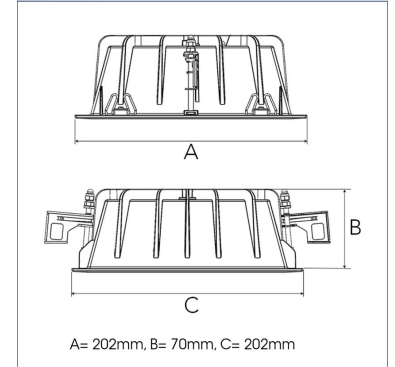

# FIX 4000, 930 (BBL), MEDIUM, WHITE

ITAB

- ✓ Modern, minimalistisch und sauber wirkende Decke
- ✓ Verfügbar in verschiedenen Lumenpaketen
- ✓ Werkzeuglose Montage
- ✓ Erhältlich in Weiß, Schwarz und Grau

## TECHNICAL SPECIFICATION

Product Code	306-576-10
Colour	White
Control	On/off
CRI light colour	930 (BBL)
Delivered lumen output lm	3970
Driver	Stand alone, included
EEL	A++
Light distribution	Medium
Lightsource	LED COB
Mains input voltage	220-240 V
Measurements A	202
Measurements B	70
Measurements C	202
Mounting	Recessed
Position	Fixed
Lifetime	L80 B10, 50.000h
Protection	IP 20, class III
Sawing instructions x	177
Sawing instructions y	191
Start Time	Instant
System power W	35
Unit	mm
Weight	0,8

Spot	Medium		Flood		Wide Flood	
	m	°	m	°	m	°
1.0	0.25	14°	0.48	27°	0.69	38°
2.0	0.49	20°	0.95	30°	1.39	40°
3.0	0.74	30°	1.43	38°	2.08	48°

177 x 191mm