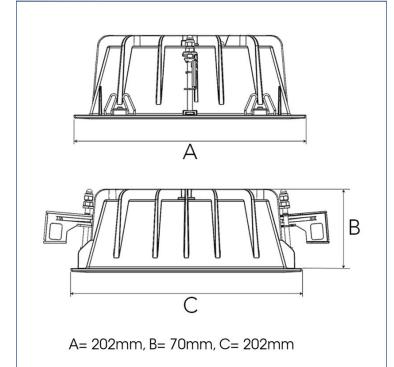

## TECHNICAL SPECIFICATION

Product Code	306-581-30
Colour	Grey
Control	On/off
CRI light colour	930 (BBL)
Delivered lumen output lm	2700
Driver	Stand alone, included
EEL	A++
Light distribution	Medium
Lightsource	LED COB
Mains input voltage	220-240 V
Measurements A	202
Measurements B	70
Measurements C	202
Mounting	Recessed
Position	Fixed
Lifetime	L80 B10, 50.000h
Protection	IP 20, class III
Sawing instructions x	177
Sawing instructions y	191
Start Time	Instant
System power W	22
Unit	mm
Weight	0,8

Spot	Medium		Flood		Wide Flood	
	m	°	m	°	m	°
1.0	0.25	14°	0.48	27°	0.69	38°
2.0	0.49	20°	0.95	30°	1.39	42°
3.0	0.74	30°	1.43	38°	2.08	56°

177 x 191mm