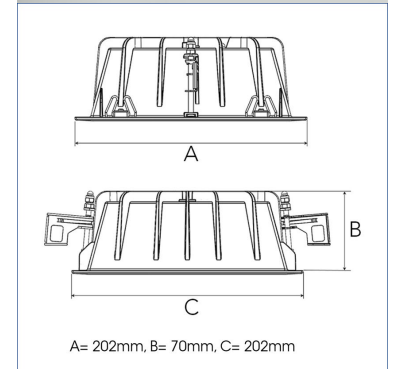

TECHNICAL SPECIFICATION

Product Code	306-581-20
Colour	Black
Control	On/off
CRI light colour	930 (BBL)
Delivered lumen output lm	2700
Driver	Stand alone, included
EEL	A++
Light distribution	Medium
Lightsource	LED COB
Mains input voltage	220-240 V
Measurements A	202
Measurements B	70
Measurements C	202
Mounting	Recessed
Position	Fixed
Lifetime	L80 B10, 50.000h
Protection	IP 20, class III
Sawing instructions x	177
Sawing instructions y	191
Start Time	Instant
System power W	22
Unit	mm
Weight	0,8

Spot	Medium		Flood		Wide Flood	
	m	ø	m	ø	m	ø
1.0	0.25	0.48	0.69	1.07	2.14	3.22
2.0	0.49	0.95	1.39	2.14	4.28	6.44
3.0	0.74	1.43	2.08	3.22	6.44	9.66

177 x 191mm