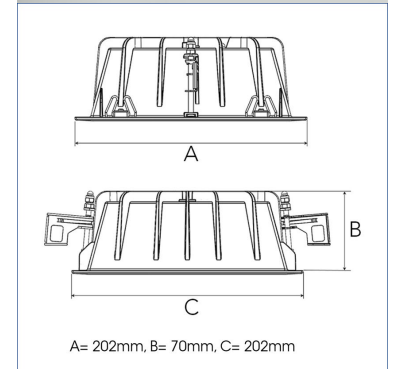

TECHNICAL SPECIFICATION

Product Code	306-581-10
Colour	White
Control	On/off
CRI light colour	930 (BBL)
Delivered lumen output lm	2700
Driver	Stand alone, included
EEL	A++
Light distribution	Medium
Lightsource	LED COB
Mains input voltage	220-240 V
Measurements A	202
Measurements B	70
Measurements C	202
Mounting	Recessed
Position	Fixed
Lifetime	L80 B10, 50.000h
Protection	IP 20, class III
Sawing instructions x	177
Sawing instructions y	191
Start Time	Instant
System power W	22
Unit	mm
Weight	0,8

Spot	Medium		Flood		Wide Flood	
	m	ø	m	ø	m	ø
1.0	0.25	0.48	0.69	1.07	2.14	3.22
2.0	0.49	0.95	1.39	2.14	4.28	6.44
3.0	0.74	1.43	2.08	3.22	6.44	9.66

177 x 191mm