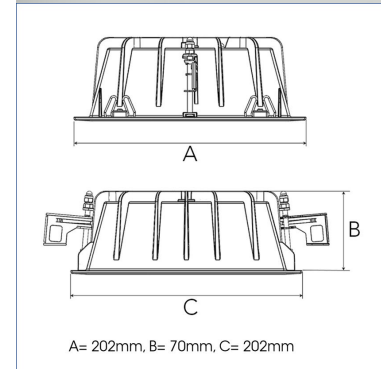

FIX 5000, 930 (BBL), FLOOD, GREY

- ✓ Modern, minimalistisch und sauber wirkende Decke
- ✓ Verfügbar in verschiedenen Lumenpaketen
- ✓ Werkzeuglose Montage
- ✓ Erhältlich in Weiß, Schwarz und Grau

TECHNICAL SPECIFICATION

Product Code	306-517-30
Colour	Grey
Control	On/off
CRI light colour	930 (BBL)
Delivered lumen output lm	4740
Driver	Stand alone, included
EEL	A+
Light distribution	Flood
Lightsource	LED COB
Mains input voltage	220-240 V
Measurements A	202
Measurements B	70
Measurements C	202
Mounting	Recessed
Position	Fixed
Lifetime	L80 B10, 50.000h
Protection	IP 20, class III
Sawing instructions x	177
Sawing instructions y	191
Start Time	Instant
System power W	48
Unit	mm
Weight	0,8

Spot	Medium		Flood		Wide Flood		
	14°	27°	38°	56°			
m	o	m	o	m	o	m	o
1.0	0.25	1.0	0.48	1.0	0.69	1.0	1.07
2.0	0.49	2.0	0.95	2.0	1.39	2.0	2.14
3.0	0.74	3.0	1.43	3.0	2.08	3.0	3.22

177 x 191mm