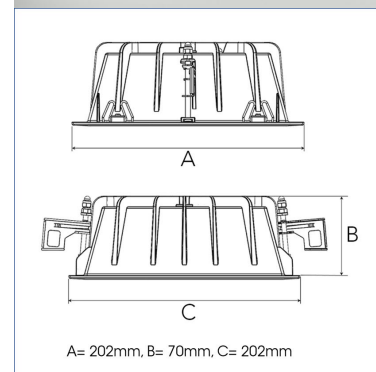

FIX 5000, 930 (BBL), FLOOD, BLACK

ITAB

- ✓ Modern, minimalistisch und sauber wirkende Decke
- ✓ Verfügbar in verschiedenen Lumenpaketen
- ✓ Werkzeuglose Montage
- ✓ Erhältlich in Weiß, Schwarz und Grau

TECHNICAL SPECIFICATION

Product Code	306-517-20
Colour	Black
Control	On/off
CRI light colour	930 (BBL)
Delivered lumen output lm	4740
Driver	Stand alone, included
EEL	A+
Light distribution	Flood
Lightsource	LED COB
Mains input voltage	220-240 V
Measurements A	202
Measurements B	70
Measurements C	202
Mounting	Recessed
Position	Fixed
Lifetime	L80 B10, 50.000h
Protection	IP 20, class III
Sawing instructions x	177
Sawing instructions y	191
Start Time	Instant
System power W	48
Unit	mm
Weight	0,8

Spot	Medium	Flood	Wide Flood
	14°	27°	38°
	27°	38°	56°
m	o	m	o
1.0	0.25	1.0	0.48
2.0	0.49	2.0	0.95
3.0	0.74	3.0	1.43
		1.0	0.69
		2.0	1.39
		3.0	2.08
		1.0	1.07
		2.0	2.14
		3.0	3.22

177 x 191mm