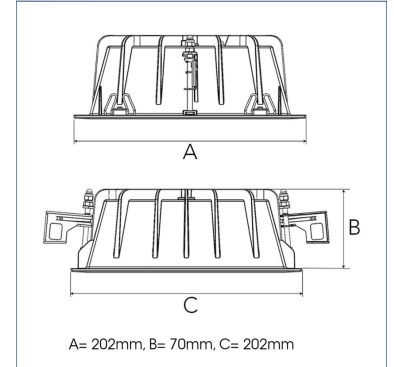

FIX 5000, 930 (BBL), FLOOD, WHITE

- ✓ Modern, minimalistisch und sauber wirkende Decke
- ✓ Verfügbar in verschiedenen Lumenpaketen
- ✓ Werkzeuglose Montage
- ✓ Erhältlich in Weiß, Schwarz und Grau

TECHNICAL SPECIFICATION

Product Code	306-517-10
Colour	White
Control	On/off
CRI light colour	930 (BBL)
Delivered lumen output lm	4740
Driver	Stand alone, included
EEL	A+
Light distribution	Flood
Lightsource	LED COB
Mains input voltage	220-240 V
Measurements A	202
Measurements B	70
Measurements C	202
Mounting	Recessed
Position	Fixed
Lifetime	L80 B10, 50.000h
Protection	IP 20, class III
Sawing instructions x	177
Sawing instructions y	191
Start Time	Instant
System power W	48
Unit	mm
Weight	0,8

Spot	Medium		Flood		Wide Flood		
	14°	27°	38°	56°			
m	o	m	o	m	o	m	o
1.0	0.25	1.0	0.48	1.0	0.69	1.0	1.07
2.0	0.49	2.0	0.95	2.0	1.39	2.0	2.14
3.0	0.74	3.0	1.43	3.0	2.08	3.0	3.22

177 x 191mm