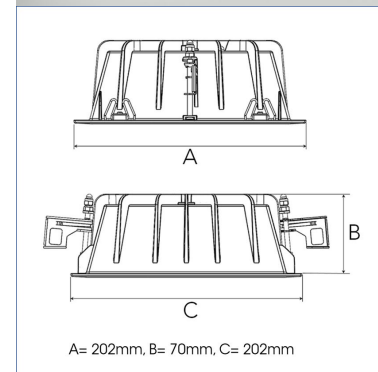

FIX 4000, 930 (BBL), FLOOD, GREY

- ✓ Modern, minimalistisch und sauber wirkende Decke
- ✓ Verfügbar in verschiedenen Lumenpaketen
- ✓ Werkzeuglose Montage
- ✓ Erhältlich in Weiß, Schwarz und Grau

TECHNICAL SPECIFICATION

Product Code	306-577-30
Colour	Grey
Control	On/off
CRI light colour	930 (BBL)
Delivered lumen output lm	3970
Driver	Stand alone, included
EEL	A++
Light distribution	Flood
Lightsource	LED COB
Mains input voltage	220-240 V
Measurements A	202
Measurements B	70
Measurements C	202
Mounting	Recessed
Position	Fixed
Lifetime	L80 B10, 50.000h
Protection	IP 20, class III
Sawing instructions x	177
Sawing instructions y	191
Start Time	Instant
System power W	35
Unit	mm
Weight	0,8

Spot	Medium		Flood		Wide Flood		
	14°	27°	38°	56°			
m	o	m	o	m	o	m	o
1.0	0.25	1.0	0.48	1.0	0.69	1.0	1.07
2.0	0.49	2.0	0.95	2.0	1.39	2.0	2.14
3.0	0.74	3.0	1.43	3.0	2.08	3.0	3.22

177 x 191mm