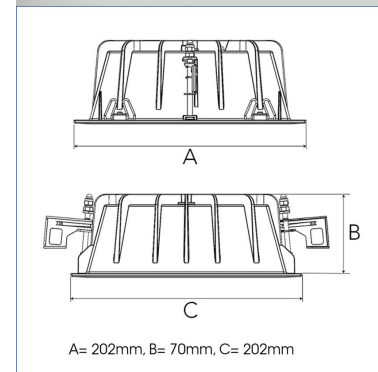

FIX 4000, 930 (BBL), FLOOD, BLACK

- ✓ Modern, minimalistisch und sauber wirkende Decke
- ✓ Verfügbar in verschiedenen Lumenpaketen
- ✓ Werkzeuglose Montage
- ✓ Erhältlich in Weiß, Schwarz und Grau

TECHNICAL SPECIFICATION

Product Code	306-577-20
Colour	Black
Control	On/off
CRI light colour	930 (BBL)
Delivered lumen output lm	3970
Driver	Stand alone, included
EEL	A++
Light distribution	Flood
Lightsource	LED COB
Mains input voltage	220-240 V
Measurements A	202
Measurements B	70
Measurements C	202
Mounting	Recessed
Position	Fixed
Lifetime	L80 B10, 50.000h
Protection	IP 20, class III
Sawing instructions x	177
Sawing instructions y	191
Start Time	Instant
System power W	35
Unit	mm
Weight	0,8

Spot	Medium	Flood	Wide Flood
	14°	27°	38°
	27°	38°	56°
m	o	m	o
1.0	0.25	1.0	0.48
2.0	0.49	2.0	0.95
3.0	0.74	3.0	1.43
		1.0	0.69
		2.0	1.39
		3.0	2.08
		1.0	1.07
		2.0	2.14
		3.0	3.22

177 x 191mm