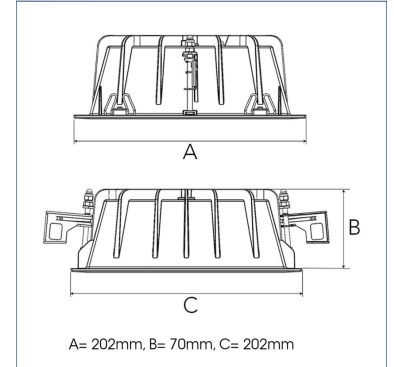

FIX 4000, 930 (BBL), FLOOD, WHITE

- ✓ Modern, minimalistisch und sauber wirkende Decke
- ✓ Verfügbar in verschiedenen Lumenpaketen
- ✓ Werkzeuglose Montage
- ✓ Erhältlich in Weiß, Schwarz und Grau

TECHNICAL SPECIFICATION

Product Code	306-577-10
Colour	White
Control	On/off
CRI light colour	930 (BBL)
Delivered lumen output lm	3970
Driver	Stand alone, included
EEL	A++
Light distribution	Flood
Lightsource	LED COB
Mains input voltage	220-240 V
Measurements A	202
Measurements B	70
Measurements C	202
Mounting	Recessed
Position	Fixed
Lifetime	L80 B10, 50.000h
Protection	IP 20, class III
Sawing instructions x	177
Sawing instructions y	191
Start Time	Instant
System power W	35
Unit	mm
Weight	0,8

Spot	Medium		Flood		Wide Flood		
	14°	27°	38°	56°			
m	o	m	o	m	o	m	o
1.0	0.25	1.0	0.48	1.0	0.69	1.0	1.07
2.0	0.49	2.0	0.95	2.0	1.39	2.0	2.14
3.0	0.74	3.0	1.43	3.0	2.08	3.0	3.22

177 x 191mm