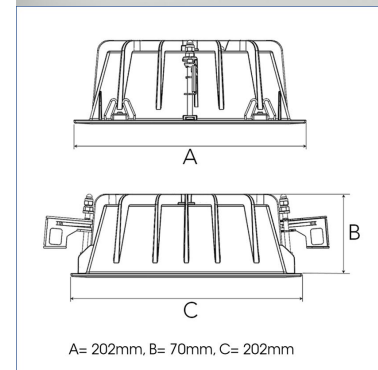

## TECHNICAL SPECIFICATION

|                           |                       |
|---------------------------|-----------------------|
| Product Code              | 306-582-30            |
| Colour                    | Grey                  |
| Control                   | On/off                |
| CRI light colour          | 930 (BBL)             |
| Delivered lumen output lm | 2700                  |
| Driver                    | Stand alone, included |
| EEL                       | A++                   |
| Light distribution        | Flood                 |
| Lightsource               | LED COB               |
| Mains input voltage       | 220-240 V             |
| Measurements A            | 202                   |
| Measurements B            | 70                    |
| Measurements C            | 202                   |
| Mounting                  | Recessed              |
| Position                  | Fixed                 |
| Lifetime                  | L80 B10, 50.000h      |
| Protection                | IP 20, class III      |
| Sawing instructions x     | 177                   |
| Sawing instructions y     | 191                   |
| Start Time                | Instant               |
| System power W            | 22                    |
| Unit                      | mm                    |
| Weight                    | 0,8                   |

177 x 191mm