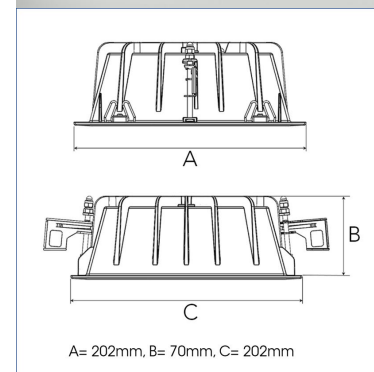

Product Code	306-582-20
Colour	Black
Control	On/off
CRI light colour	930 (BBL)
Delivered lumen output lm	2700
Driver	Stand alone, included
EEL	A++
Light distribution	Flood
Lightsource	LED COB
Mains input voltage	220-240 V
Measurements A	202
Measurements B	70
Measurements C	202
Mounting	Recessed
Position	Fixed
Lifetime	L80 B10, 50.000h
Protection	IP 20, class III
Sawing instructions x	177
Sawing instructions y	191
Start Time	Instant
System power W	22
Unit	mm
Weight	0,8

Spot	Medium	Flood	Wide Flood
14°	27°	38°	56°
m	m	m	m
1.0	1.0	1.0	1.0
2.0	2.0	2.0	2.0
3.0	3.0	3.0	3.0
0.25	0.48	0.69	1.07
0.49	0.95	1.39	2.14
0.74	1.43	2.08	3.22

177 x 191mm