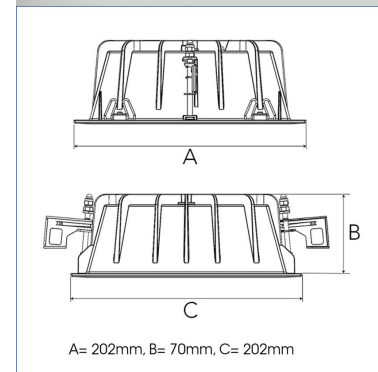

FIX 3000, 930 (BBL), FLOOD, WHITE

- ✓ Modern, minimalistisch und sauber wirkende Decke
- ✓ Verfügbar in verschiedenen Lumenpaketen
- ✓ Werkzeuglose Montage
- ✓ Erhältlich in Weiß, Schwarz und Grau

TECHNICAL SPECIFICATION

Product Code	306-582-10
Colour	White
Control	On/off
CRI light colour	930 (BBL)
Delivered lumen output lm	2700
Driver	Stand alone, included
EEL	A++
Light distribution	Flood
Lightsource	LED COB
Mains input voltage	220-240 V
Measurements A	202
Measurements B	70
Measurements C	202
Mounting	Recessed
Position	Fixed
Lifetime	L80 B10, 50.000h
Protection	IP 20, class III
Sawing instructions x	177
Sawing instructions y	191
Start Time	Instant
System power W	22
Unit	mm
Weight	0,8

Spot	Medium		Flood		Wide Flood	
	m	ø	m	ø	m	ø
1.0	0.25	0.48	0.69	1.07	2.14	3.22
2.0	0.49	0.95	1.39	2.14	4.28	6.44
3.0	0.74	1.43	2.08	3.22	6.44	9.66

177 x 191mm