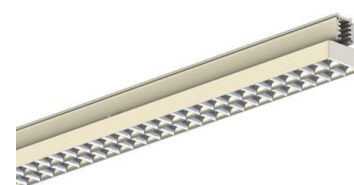

# AVIOR XS 1200MM 5000, 830, 120°, WHITE

ITAB

- ✓ Einfaches Verschieben und Anpassen bei veränderter Ladengestaltung
- ✓ Verfügbar in einer Vielzahl von Lichtausgängen über DIP Controller
- ✓ Asymmetrische oder symmetrische Lichtverteilung, perfekt zur Kombination mit Strahlern
- ✓ schlankes lineares Design
- ✓ Werkzeugloser Einbau mit verdeckter Elektronik direkt in der Schiene

## TECHNICAL SPECIFICATION

|                           |                  |
|---------------------------|------------------|
| Product Code              | 374-21026DD0013  |
| Colour                    | White            |
| Control                   | On/off           |
| CRI light colour          | 830              |
| Delivered lumen output lm | 4800             |
| Driver                    | Built in         |
| EEL                       | A++              |
| Light distribution        | 120°             |
| Lightsource               | LED              |
| Measurements A            | 1205             |
| Measurements B            | 64               |
| Measurements C            | 54               |
| Mounting                  | Track            |
| Position                  | Fixed            |
| Lifetime                  | L80 B10, 50.000h |
| Protection                | IP 20, class II  |
| Start Time                | Instant          |
| System power W            | 34,8             |
| Unit                      | mm               |
| Weight                    | 1,05             |

A= 607/1504mm, B=64mm, C= 54mm

ITAB

Phone: +46 910 733 790  
info@nordiclight.se

Please note that this product sheet is for a specific product and colour. The pictures may show examples of other available colours