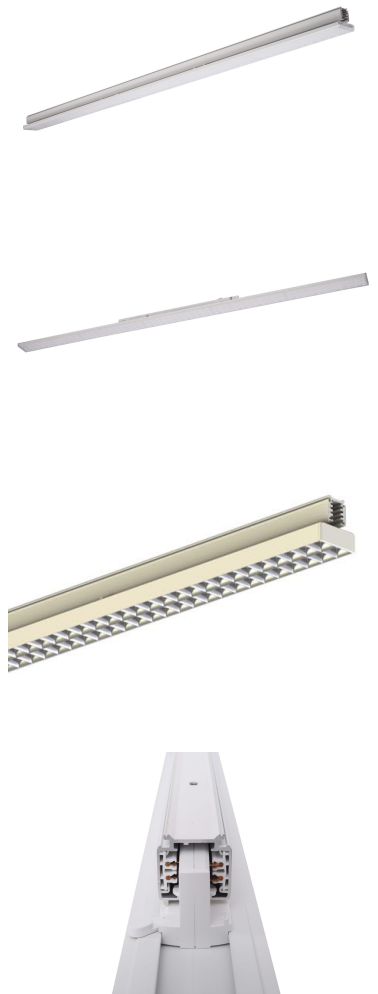

AVIOR XS 1200MM 6000, 830, DOUBLE ASYMMETRIC, WHITE

ITAB

- ✓ Einfaches Verschieben und Anpassen bei veränderter Ladengestaltung
- ✓ Verfügbar in einer Vielzahl von Lichtausgängen über DIP Controller
- ✓ Asymmetrische oder symmetrische Lichtverteilung, perfekt zur Kombination mit Strahlern
- ✓ schlankes lineares Design
- ✓ Werkzeugloser Einbau mit verdeckter Elektronik direkt in der Schiene

TECHNICAL SPECIFICATION

| | |
|---------------------------|-------------------|
| Product Code | 374-21116200130 |
| Colour | White |
| Control | On/off |
| CRI light colour | 830 |
| Delivered lumen output lm | 5900 |
| Driver | Built in |
| EEL | A++ |
| Light distribution | Double Asymmetric |
| Lightsource | LED |
| Measurements A | 1205 |
| Measurements B | 64 |
| Measurements C | 54 |
| Mounting | Track |
| Position | Fixed |
| Lifetime | L80 B10, 50.000h |
| Protection | IP 20, class II |
| Start Time | Instant |
| System power W | 38,9 |
| Unit | mm |
| Weight | 1,05 |

A= 607/1504mm, B=64mm, C= 54mm

ITAB

Phone: +46 910 733 790
info@nordiclight.se

Please note that this product sheet is for a specific product and colour. The pictures may show examples of other available colours