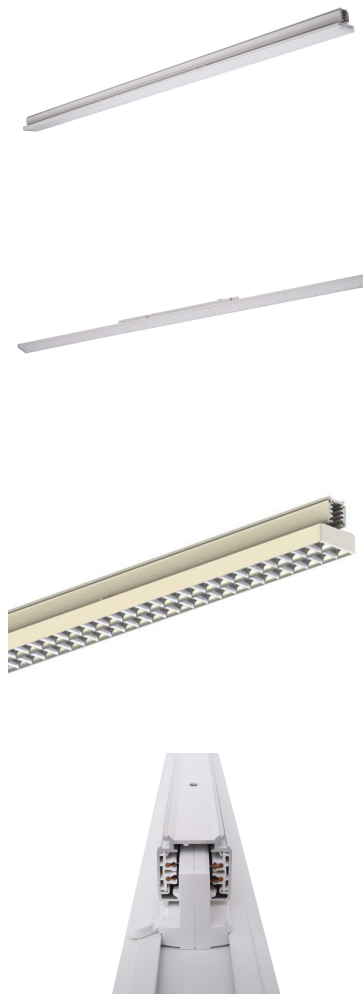

AVIOR XS 1200MM 6000, 840, 60°, BLACK

ITAB

- ✓ Einfaches Verschieben und Anpassen bei veränderter Ladengestaltung
- ✓ Verfügbar in einer Vielzahl von Lichtausgängen über DIP Controller
- ✓ Asymmetrische oder symmetrische Lichtverteilung, perfekt zur Kombination mit Strahlern
- ✓ schlankes lineares Design
- ✓ Werkzeugloser Einbau mit verdeckter Elektronik direkt in der Schiene

TECHNICAL SPECIFICATION

| | |
|---------------------------|------------------|
| Product Code | 374-22117DB0013 |
| Colour | Black |
| Control | On/off |
| CRI light colour | 840 |
| Delivered lumen output lm | 6350 |
| Driver | Built in |
| EEL | A++ |
| Light distribution | 60° |
| Lightsource | LED |
| Measurements A | 1205 |
| Measurements B | 64 |
| Measurements C | 54 |
| Mounting | Track |
| Position | Fixed |
| Lifetime | L80 B10, 50.000h |
| Protection | IP 20, class II |
| Start Time | Instant |
| System power W | 38,9 |
| Unit | mm |
| Weight | 1,05 |

A= 607/1504mm, B=64mm, C= 54mm

ITAB

Phone: +46 910 733 790
info@nordiclight.se

Please note that this product sheet is for a specific product and colour. The pictures may show examples of other available colours