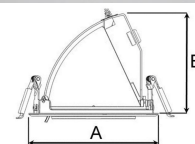

## TECHNICAL SPECIFICATION

Product Code	296-773-30
Colour	Grey
Control	On/off
CRI light colour	930 (BBL)
Delivered lumen output lm	2700
Driver	Stand alone, included
EEl	A++
Light distribution	Wide flood
Lightsource	LED COB
Mains input voltage	220-240 V
Measurements A	131
Measurements B	101
Measurements C	114
Mounting	Recessed
Position	360°/60°
Lifetime	L80 B10, 50.000h
Protection	IP 20, class III
Sawing instructions diameter	124
Start Time	Instant
System power W	22
Unit	mm
Weight	0,55

A= 131mm  
B= 101mm  
C= 114mm

Spot	Medium	Flood	Wide Flood
16°	28°	40°	65°
m	ø	m	ø
1.0	0.28	1.0	0.73
2.0	0.56	2.0	1.46
3.0	0.83	3.0	2.18
1.0	0.50	1.0	1.28
2.0	1.00	2.0	2.56
3.0	1.51	3.0	3.84

124mm

ITAB

Phone: +46 910 733 790  
info@nordiclight.se