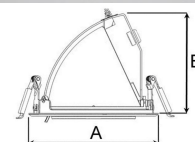

TECHNICAL SPECIFICATION

| | |
|------------------------------|-----------------------|
| Product Code | 296-773-20 |
| Colour | Black |
| Control | On/off |
| CRI light colour | 930 (BBL) |
| Delivered lumen output lm | 2700 |
| Driver | Stand alone, included |
| EEl | A++ |
| Light distribution | Wide flood |
| Lightsource | LED COB |
| Mains input voltage | 220-240 V |
| Measurements A | 131 |
| Measurements B | 101 |
| Measurements C | 114 |
| Mounting | Recessed |
| Position | 360°/60° |
| Lifetime | L80 B10, 50.000h |
| Protection | IP 20, class III |
| Sawing instructions diameter | 124 |
| Start Time | Instant |
| System power W | 22 |
| Unit | mm |
| Weight | 0,55 |

A= 131mm
B= 101mm
C= 114mm

| Spot | Medium | | Flood | | Wide Flood | | |
|------|--------|-----|-------|-----|------------|-----|------|
| | 16° | 28° | 40° | 65° | | | |
| m | ø | m | ø | m | ø | m | ø |
| 1.0 | 0.28 | 1.0 | 0.50 | 1.0 | 0.73 | 1.0 | 1.28 |
| 2.0 | 0.56 | 2.0 | 1.00 | 2.0 | 1.46 | 2.0 | 2.56 |
| 3.0 | 0.83 | 3.0 | 1.51 | 3.0 | 2.18 | 3.0 | 3.84 |