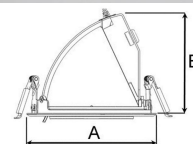

TECHNICAL SPECIFICATION

Product Code	296-773-10
Colour	White
Control	On/off
CRI light colour	930 (BBL)
Delivered lumen output lm	2700
Driver	Stand alone, included
EEl	A++
Light distribution	Wide flood
Lightsource	LED COB
Mains input voltage	220-240 V
Measurements A	131
Measurements B	101
Measurements C	114
Mounting	Recessed
Position	360°/60°
Lifetime	L80 B10, 50.000h
Protection	IP 20, class III
Sawing instructions diameter	124
Start Time	Instant
System power W	22
Unit	mm
Weight	0,55

A= 131mm
B= 101mm
C= 114mm

Spot	Medium		Flood		Wide Flood		
	16°	28°	40°	65°			
m	ø	m	ø	m	ø	m	ø
1.0	0.28	1.0	0.50	1.0	0.73	1.0	1.28
2.0	0.56	2.0	1.00	2.0	1.46	2.0	2.56
3.0	0.83	3.0	1.51	3.0	2.18	3.0	3.84