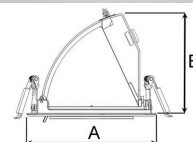

TECHNICAL SPECIFICATION

Product Code	296-771-20
Colour	Black
Control	On/off
CRI light colour	930 (BBL)
Delivered lumen output lm	2700
Driver	Stand alone, included
EEl	A++
Light distribution	Medium
Lightsource	LED COB
Mains input voltage	220-240 V
Measurements A	131
Measurements B	101
Measurements C	114
Mounting	Recessed
Position	360°/60°
Lifetime	L80 B10, 50.000h
Protection	IP 20, class III
Sawing instructions diameter	124
Start Time	Instant
System power W	22
Unit	mm
Weight	0,55

A= 131mm
B= 101mm
C= 114mm

Spot	Medium		Flood		Wide Flood		
	16°	28°	40°	65°			
m	ø	m	ø	m	ø	m	ø
1.0	0.28	1.0	0.50	1.0	0.73	1.0	1.28
2.0	0.56	2.0	1.00	2.0	1.46	2.0	2.56
3.0	0.83	3.0	1.51	3.0	2.18	3.0	3.84