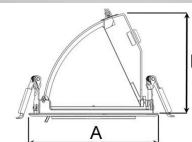

## TECHNICAL SPECIFICATION

|                              |                       |
|------------------------------|-----------------------|
| Product Code                 | 296-546-30            |
| Colour                       | Grey                  |
| Control                      | On/off                |
| CRI light colour             | 930 (BBL)             |
| Delivered lumen output lm    | 2400                  |
| Driver                       | Stand alone, included |
| EEl                          | A++                   |
| Light distribution           | Medium                |
| Lightsource                  | LED COB               |
| Mains input voltage          | 220-240 V             |
| Measurements A               | 131                   |
| Measurements B               | 101                   |
| Measurements C               | 114                   |
| Mounting                     | Recessed              |
| Position                     | 360°/60°              |
| Lifetime                     | L80 B10, 50.000h      |
| Protection                   | IP 20, class III      |
| Sawing instructions diameter | 124                   |
| Start Time                   | Instant               |
| System power W               | 23                    |
| Unit                         | mm                    |
| Weight                       | 0,55                  |

A= 131mm  
B= 101mm  
C= 114mm

| Spot | Medium | Flood | Wide Flood |
|------|--------|-------|------------|
| 16°  | 28°    | 40°   | 65°        |
| m    | ø      | m     | ø          |
| 1.0  | 0.28   | 1.0   | 0.73       |
| 2.0  | 0.56   | 2.0   | 1.46       |
| 3.0  | 0.83   | 3.0   | 2.18       |
| 1.0  | 0.50   | 1.0   | 1.28       |
| 2.0  | 1.00   | 2.0   | 2.56       |
| 3.0  | 1.51   | 3.0   | 3.84       |

124mm