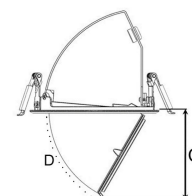

## TECHNICAL SPECIFICATION

|                              |                       |
|------------------------------|-----------------------|
| Product Code                 | 296-546-30            |
| Colour                       | Grey                  |
| Control                      | On/off                |
| CRI light colour             | 930 (BBL)             |
| Delivered lumen output lm    | 2400                  |
| Driver                       | Stand alone, included |
| EEl                          | A++                   |
| Light distribution           | Medium                |
| Lightsource                  | LED COB               |
| Mains input voltage          | 220-240 V             |
| Measurements A               | 131                   |
| Measurements B               | 101                   |
| Measurements C               | 114                   |
| Mounting                     | Recessed              |
| Position                     | 360°/60°              |
| Lifetime                     | L80 B10, 50.000h      |
| Protection                   | IP 20, class III      |
| Sawing instructions diameter | 124                   |
| Start Time                   | Instant               |
| System power W               | 23                    |
| Unit                         | mm                    |
| Weight                       | 0,55                  |

A= 131mm  
B= 101mm  
C= 114mm

| Spot | Medium | Flood | Wide Flood |
|------|--------|-------|------------|
| 16°  | 28°    | 40°   | 65°        |
| m    | ø      | m     | ø          |
| 1.0  | 0.28   | 1.0   | 0.73       |
| 2.0  | 0.56   | 2.0   | 1.46       |
| 3.0  | 0.83   | 3.0   | 2.18       |
| 1.0  | 0.50   | 1.0   | 1.28       |
| 2.0  | 1.00   | 2.0   | 2.56       |
| 3.0  | 1.51   | 3.0   | 3.84       |

124mm