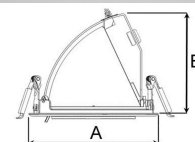

TECHNICAL SPECIFICATION

Product Code	296-511-20
Colour	Black
Control	On/off
CRI light colour	930 (BBL)
Delivered lumen output lm	1890
Driver	Stand alone, included
EEl	A++
Light distribution	Medium
Lightsource	LED COB
Mains input voltage	220-240 V
Measurements A	131
Measurements B	101
Measurements C	114
Mounting	Recessed
Position	360°/60°
Lifetime	L80 B10, 50.000h
Protection	IP 20, class III
Sawing instructions diameter	124
Start Time	Instant
System power W	17
Unit	mm
Weight	0,55

A= 131mm
B= 101mm
C= 114mm

Spot	Medium		Flood		Wide Flood		
	16°	28°	40°	65°			
m	ø	m	ø	m	ø	m	
1.0	0.28	1.0	0.50	1.0	0.73	1.0	1.28
2.0	0.56	2.0	1.00	2.0	1.46	2.0	2.56
3.0	0.83	3.0	1.51	3.0	2.18	3.0	3.84