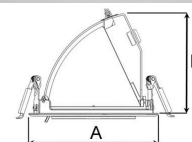

TECHNICAL SPECIFICATION

Product Code	296-772-20
Colour	Black
Control	On/off
CRI light colour	930 (BBL)
Delivered lumen output lm	2700
Driver	Stand alone, included
EEl	A++
Light distribution	Flood
Lightsource	LED COB
Mains input voltage	220-240 V
Measurements A	131
Measurements B	101
Measurements C	114
Mounting	Recessed
Position	360°/60°
Lifetime	L80 B10, 50.000h
Protection	IP 20, class III
Sawing instructions diameter	124
Start Time	Instant
System power W	22
Unit	mm
Weight	0,55

A= 131mm
B= 101mm
C= 114mm

Spot	Medium	Flood	Wide Flood
16°	28°	40°	65°
m	ø	m	ø
1.0	0.28	1.0	0.73
2.0	0.56	2.0	1.46
3.0	0.83	3.0	2.18
1.0	0.50	1.0	1.28
2.0	1.00	2.0	2.56
3.0	1.51	3.0	3.84

124mm

ITAB

Phone: +46 910 733 790
info@nordiclight.se