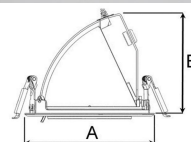

TECHNICAL SPECIFICATION

Product Code	296-512-20
Colour	Black
Control	On/off
CRI light colour	930 (BBL)
Delivered lumen output lm	1890
Driver	Stand alone, included
EEl	A++
Light distribution	Flood
Lightsource	LED COB
Mains input voltage	220-240 V
Measurements A	131
Measurements B	101
Measurements C	114
Mounting	Recessed
Position	360°/60°
Lifetime	L80 B10, 50.000h
Protection	IP 20, class III
Sawing instructions diameter	124
Start Time	Instant
System power W	17
Unit	mm
Weight	0,55

A= 131mm
B= 101mm
C= 114mm

Spot	Medium	Flood	Wide Flood
16°	28°	40°	65°
m	o	m	o
1.0	0.28	1.0	0.73
2.0	0.56	2.0	1.46
3.0	0.83	3.0	2.18
1.0	0.50	1.0	1.28
2.0	1.00	2.0	2.56
3.0	1.51	3.0	3.84

124mm

ITAB

Phone: +46 910 733 790
info@nordiclight.se