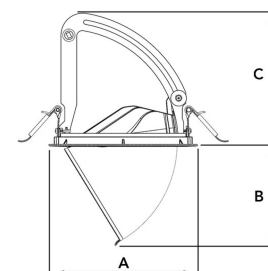

## TECHNICAL SPECIFICATION

|                              |                       |
|------------------------------|-----------------------|
| Product Code                 | 282-503-20            |
| Colour                       | Black                 |
| Control                      | On/off                |
| CRI light colour             | 930 (BBL)             |
| Delivered lumen output lm    | 2700                  |
| Driver                       | Stand alone, included |
| EEL                          | A++                   |
| Light distribution           | Wide flood            |
| Lightsource                  | LED COB               |
| Mains input voltage          | 220-240 V             |
| Measurements A               | 170                   |
| Measurements B               | 115,5                 |
| Measurements C               | 150                   |
| Mounting                     | Recessed              |
| Position                     | 360°/60°              |
| Lifetime                     | L80 B10, 50.000h      |
| Protection                   | IP 20, class III      |
| Sawing instructions diameter | 160                   |
| Start Time                   | Instant               |
| System power W               | 22                    |
| Unit                         | mm                    |
| Weight                       | 0,92                  |

A= 170mm, B= 115,5mm, C= 150mm

| Spot | 14°  | Medium | 26°  | Flood | 37°  | Wide Flood | 55°  |
|------|------|--------|------|-------|------|------------|------|
| m    | o    | m      | o    | m     | o    | m          | o    |
| 1.0  | 0.24 | 1.0    | 0.47 | 1.0   | 0.68 | 1.0        | 1.05 |
| 2.0  | 0.48 | 2.0    | 0.94 | 2.0   | 1.35 | 2.0        | 2.10 |
| 3.0  | 0.72 | 3.0    | 1.41 | 3.0   | 2.03 | 3.0        | 3.15 |