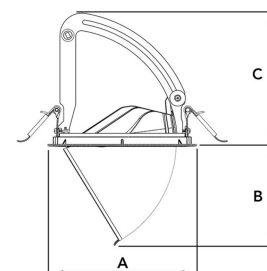

## TECHNICAL SPECIFICATION

|                              |                       |
|------------------------------|-----------------------|
| Product Code                 | 282-502-20            |
| Colour                       | Black                 |
| Control                      | On/off                |
| CRI light colour             | 930 (BBL)             |
| Delivered lumen output lm    | 2700                  |
| Driver                       | Stand alone, included |
| EEl                          | A++                   |
| Light distribution           | Flood                 |
| Lightsource                  | LED COB               |
| Mains input voltage          | 220-240 V             |
| Measurements A               | 170                   |
| Measurements B               | 115,5                 |
| Measurements C               | 150                   |
| Mounting                     | Recessed              |
| Position                     | 360°/60°              |
| Lifetime                     | L80 B10, 50.000h      |
| Protection                   | IP 20, class III      |
| Sawing instructions diameter | 160                   |
| Start Time                   | Instant               |
| System power W               | 22                    |
| Unit                         | mm                    |
| Weight                       | 0,92                  |

A= 170mm, B= 115,5mm, C= 150mm

| Spot | 14°  | Medium | 26°  | Flood | 37°  | Wide Flood | 55°  |
|------|------|--------|------|-------|------|------------|------|
| m    | o    | m      | o    | m     | o    | m          | o    |
| 1.0  | 0.24 | 1.0    | 0.47 | 1.0   | 0.68 | 1.0        | 1.05 |
| 2.0  | 0.48 | 2.0    | 0.94 | 2.0   | 1.35 | 2.0        | 2.10 |
| 3.0  | 0.72 | 3.0    | 1.41 | 3.0   | 2.03 | 3.0        | 3.15 |