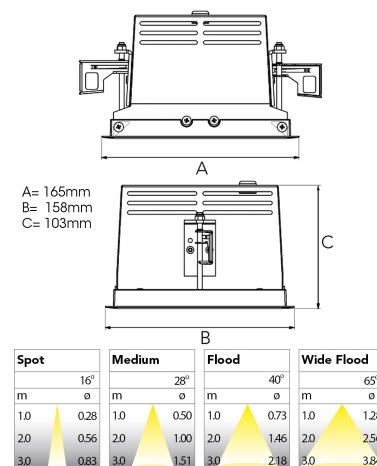

# ORION I 1500, 930 (BBBL), SPOT, GREY

ITAB

- ✓ Huomaamaton ja siistin näköinen katto
- ✓ Käännä valoa 30° mihin tahansa suuntaan
- ✓ Saatavilla valkoisena, mustana ja harmaana

## TECHNICAL SPECIFICATION

Product Code	300-503-30
Colour	Grey
Control	On/off
CRI light colour	930 (BBBL)
Delivered lumen output lm	1400
Driver	Stand alone, included
EEL	E
Light distribution	Spot
Lightsource	LED COB
Mains input voltage	220-240 V
Measurements A	165
Measurements B	158
Measurements C	103
Mounting	Recessed
Position	360°/30°
Lifetime	L80 B10, 50.000h
Protection	IP 20, class III
Sawing instructions x	157
Sawing instructions y	150
Start Time	Instant
System power W	12
Unit	mm
Weight	0,9

157 x 150mm