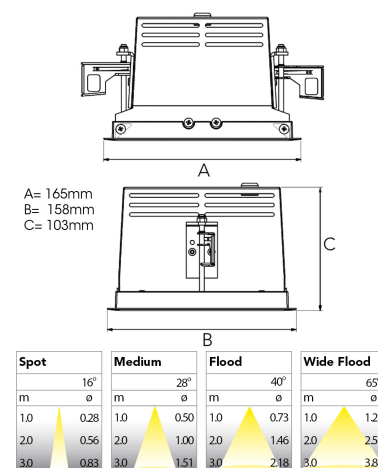

ORION I 1500, 930 (BBBL), SPOT, BLACK

ITAB

- ✓ Huomaamaton ja siistin näköinen katto
- ✓ Käännä valoa 30° mihin tahansa suuntaan
- ✓ Saatavilla valkoisena, mustana ja harmaana

TECHNICAL SPECIFICATION

Product Code	300-503-20
Colour	Black
Control	On/off
CRI light colour	930 (BBBL)
Delivered lumen output lm	1400
Driver	Stand alone, included
EEL	E
Light distribution	Spot
Lightsource	LED COB
Mains input voltage	220-240 V
Measurements A	165
Measurements B	158
Measurements C	103
Mounting	Recessed
Position	360°/30°
Lifetime	L80 B10, 50.000h
Protection	IP 20, class III
Sawing instructions x	157
Sawing instructions y	150
Start Time	Instant
System power W	12
Unit	mm
Weight	0,9

157 x 150mm