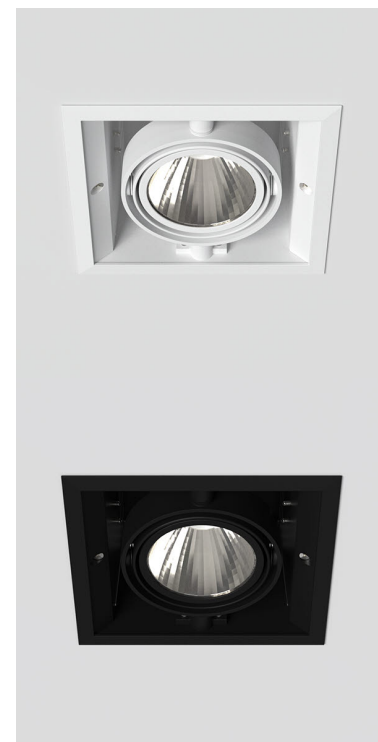

ORION I 1500, 930 (BBBL), SPOT, BLACK

ITAB

- ✓ Huomaamaton ja siistin näköinen katto
- ✓ Käännä valoa 30° mihin tahansa suuntaan
- ✓ Saatavilla valkoisena, mustana ja harmaana

TECHNICAL SPECIFICATION

Product Code	300-503-20
Colour	Black
Control	On/off
CRI light colour	930 (BBBL)
Delivered lumen output lm	1400
Driver	Stand alone, included
EEL	E
Light distribution	Spot
Lightsource	LED COB
Mains input voltage	220-240 V
Measurements A	165
Measurements B	158
Measurements C	103
Mounting	Recessed
Position	360°/30°
Lifetime	L80 B10, 50.000h
Protection	IP 20, class III
Sawing instructions x	157
Sawing instructions y	150
Start Time	Instant
System power W	12
Unit	mm
Weight	0,9

157 x 150mm