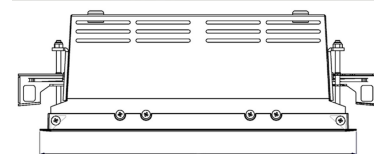

# ORION II 2000, 930 (BBL), MEDIUM, GREY

ITAB

- ✓ Pour un plafond à l'aspect net et discret
- ✓ Fait pivoter le faisceau lumineux jusqu'à 30° dans n'importe quelle direction
- ✓ Disponible en blanc, noir et gris

## TECHNICAL SPECIFICATION

Product Code	300-513-30
Colour	Grey
Control	On/off
CRI light colour	930 (BBL)
Delivered lumen output lm	1890
Driver	Stand alone, included
EEL	A++
Light distribution	Medium
Lightsource	LED COB
Mains input voltage	220-240 V
Measurements A	165
Measurements B	158
Measurements C	103
Mounting	Recessed
Position	360°/30°
Lifetime	L80 B10, 50.000h
Protection	IP 20, class III
Sawing instructions x	157
Sawing instructions y	150
Start Time	Instant
System power W	17
Unit	mm
Weight	0,9

A= 280mm  
B= 158mm  
C= 103mm

Spot	Medium	Flood	Wide Flood
16°	28°	40°	65°
m	o	m	o
1.0	0.28	1.0	0.73
2.0	0.56	2.0	1.46
3.0	0.83	3.0	2.18
1.0	0.50	1.0	1.28
2.0	1.00	2.0	2.56
3.0	1.51	3.0	3.84

272 x 150mm