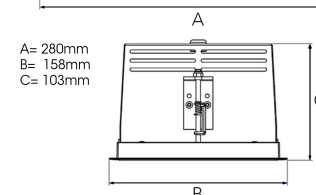

# ORION II 2000, 930 (BBL), MEDIUM, GREY

ITAB

- ✓ Pour un plafond à l'aspect net et discret
- ✓ Fait pivoter le faisceau lumineux jusqu'à 30° dans n'importe quelle direction
- ✓ Disponible en blanc, noir et gris

## TECHNICAL SPECIFICATION

Product Code	300-513-30
Colour	Grey
Control	On/off
CRI light colour	930 (BBL)
Delivered lumen output lm	1890
Driver	Stand alone, included
EEL	A++
Light distribution	Medium
Lightsource	LED COB
Mains input voltage	220-240 V
Measurements A	165
Measurements B	158
Measurements C	103
Mounting	Recessed
Position	360°/30°
Lifetime	L80 B10, 50.000h
Protection	IP 20, class III
Sawing instructions x	157
Sawing instructions y	150
Start Time	Instant
System power W	17
Unit	mm
Weight	0,9

A= 280mm  
B= 158mm  
C= 103mm

Spot	Medium	Flood	Wide Flood
16°	28°	40°	65°
m	o	m	o
1.0	0.28	1.0	0.73
2.0	0.56	2.0	1.46
3.0	0.83	3.0	2.18
1.0	0.50	1.0	1.28
2.0	1.00	2.0	2.56
3.0	1.51	3.0	3.84

272 x 150mm