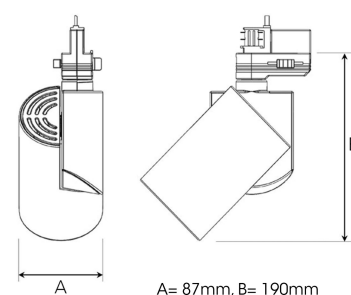

ZYLINDER MINI 1500, 930 (BBL), MEDIUM, BLACK

ITAB

- ✓ Design épuré et minimaliste
- ✓ Trois angles de diffusion différents pour la répartition de la lumière
- ✓ Système de commande électronique intégré
- ✓ Technologie LED « chip on board » extrêmement efficace
- ✓ Disponible en blanc, noir et gris

TECHNICAL SPECIFICATION

Product Code	298-501-20
Colour	Black
Control	On/off
CRI light colour	930 (BBL)
Delivered lumen output lm	1400
Driver	Built in
EEL	A++
Light distribution	Medium
Lightsource	LED COB
Mains input voltage	220-240 V
Measurements A	87
Measurements B	190
Mounting	Track
Position	360°/90°
Lifetime	L80 B10, 50.000h
Protection	IP 20, class I
Start Time	Instant
System power W	12
Unit	mm
Weight	0,67

Spot	Medium	Flood	Wide Flood
16°	28°	40°	65°
ø	ø	ø	ø
1.0	0.28	0.73	1.28
2.0	0.56	1.46	2.56
3.0	0.83	2.18	3.84

ITAB

Phone: +46 910 733 790
info@nordiclight.se

Please note that this product sheet is for a specific product and colour. The pictures may show examples of other available colours