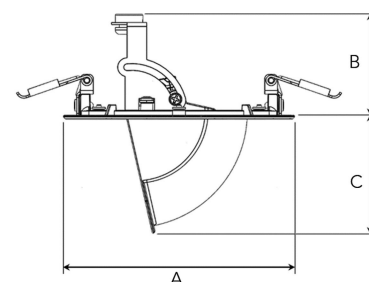

# ZIMLED 1200, 930 (BBBL), SPOT, BLACK

ITAB

- ✓ Techo discreto y de aspecto limpio
- ✓ Disponible en diferentes temperaturas de color
- ✓ Instalación sin herramientas
- ✓ Disponible en blanco, negro y gris
- ✓ Fácil de ajustar

## TECHNICAL SPECIFICATION

Product Code	303-500-20
Colour	Black
Control	On/off
CRI light colour	930 (BBBL)
Delivered lumen output lm	1150
Driver	Stand alone, included
EEL	E
Light distribution	Spot
Lightsource	LED COB
Mains input voltage	220-240 V
Measurements A	118
Measurements B	56
Measurements C	61
Mounting	Recessed
Position	355°/80°
Lifetime	L80 B10, 50.000h
Protection	IP 20, class III
Sawing instructions diameter	108
Start Time	Instant
System power W	11
Unit	mm
Weight	0,2

A= 118mm, B= 56mm, C= 61mm

Spot	Medium	Flood	Wide Flood
15°	27°	36°	56°
m	ø	m	ø
1.0	0.26	1.0	0.47
2.0	0.53	2.0	0.95
3.0	0.79	3.0	1.42
1.0	0.47	1.0	0.65
2.0	0.95	2.0	1.30
3.0	1.42	3.0	1.95
1.0	0.65	1.0	1.06
2.0	1.30	2.0	2.12
3.0	1.95	3.0	3.18

108mm