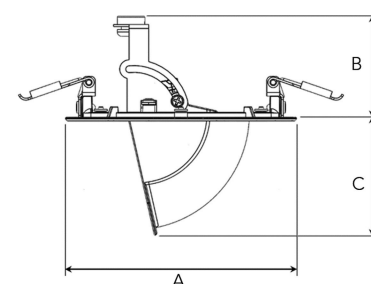

TECHNICAL SPECIFICATION

Product Code	303-501-20
Colour	Black
Control	On/off
CRI light colour	930 (BBBL)
Delivered lumen output lm	1150
Driver	Stand alone, included
EEL	E
Light distribution	Medium
Lightsource	LED COB
Mains input voltage	220-240 V
Measurements A	118
Measurements B	56
Measurements C	61
Mounting	Recessed
Position	355°/80°
Lifetime	L80 B10, 50.000h
Protection	IP 20, class III
Sawing instructions diameter	108
Start Time	Instant
System power W	11
Unit	mm
Weight	0,2

A= 118mm, B= 56mm, C= 61mm

Spot		Medium		Flood		Wide Flood	
15°		27°		36°		56°	
m	ø	m	ø	m	ø	m	ø
1.0	0.26	1.0	0.47	1.0	0.65	1.0	1.06
2.0	0.53	2.0	0.95	2.0	1.30	2.0	2.12
3.0	0.79	3.0	1.42	3.0	1.95	3.0	3.18

108mm