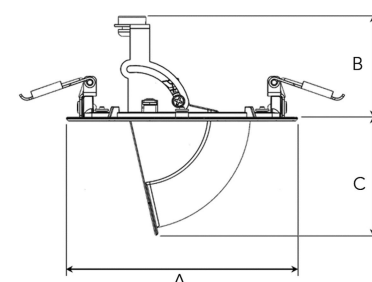

TECHNICAL SPECIFICATION

Product Code	303-502-30
Colour	Grey
Control	On/off
CRI light colour	930 (BBBL)
Delivered lumen output lm	1150
Driver	Stand alone, included
EEL	E
Light distribution	Flood
Lightsource	LED COB
Mains input voltage	220-240 V
Measurements A	118
Measurements B	56
Measurements C	61
Mounting	Recessed
Position	355°/80°
Lifetime	L80 B10, 50.000h
Protection	IP 20, class III
Sawing instructions diameter	108
Start Time	Instant
System power W	11
Unit	mm
Weight	0,2

A= 118mm, B= 56mm, C= 61mm

Spot	Medium	Flood	Wide Flood
15°	27°	36°	56°
m	φ	m	φ
1.0	0.26	1.0	0.47
2.0	0.53	2.0	0.95
3.0	0.79	3.0	1.42
1.0	0.65	1.0	1.06
2.0	1.30	2.0	2.12
3.0	1.95	3.0	3.18

108mm