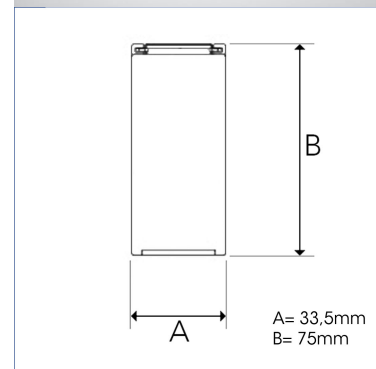

LINK 2900MM, 830, BLACK

ITAB

- ✓ Diseño delgado y estético
- ✓ Disponible en diferentes longitudes
- ✓ Montaje suspendido, en superficie o en riel

TECHNICAL SPECIFICATION

Product Code	307-530-20
Colour	Black
Control	On/off
CRI light colour	830
Delivered lumen output lm	5400
Driver	Built in
EEL	A+
Light distribution	Flood
Lightsource	LED Linear
Mains input voltage	220-240 V
Measurements A	33,5
Measurements B	75
Mounting	Linear
Position	Fixed
Lifetime	L80 B10, 50.000h
Protection	IP 20, class I
Start Time	Instant
Unit	mm
Weight	4

A= 33,5mm
B= 75mm

Link	98° / 85°
m	ø
1.0	2.32
2.0	4.63
3.0	6.95