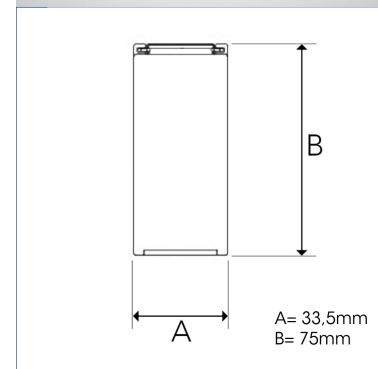

# LINK 2150MM, 830, BLACK

ITAB

- ✓ Diseño delgado y estético
- ✓ Disponible en diferentes longitudes
- ✓ Montaje suspendido, en superficie o en riel

## TECHNICAL SPECIFICATION

Product Code	307-510-20
Colour	Black
Control	On/off
CRI light colour	830
Delivered lumen output lm	4000
Driver	Built in
EEL	A+
Light distribution	Flood
Lightsource	LED Linear
Mains input voltage	220-240 V
Measurements A	33,5
Measurements B	75
Mounting	Linear
Position	Fixed
Lifetime	L80 B10, 50.000h
Protection	IP 20, class I
Start Time	Instant
System power W	37,5
Unit	mm
Weight	3

Link	98° / 85°
m	ø
1.0	2.32
2.0	4.63
3.0	6.95