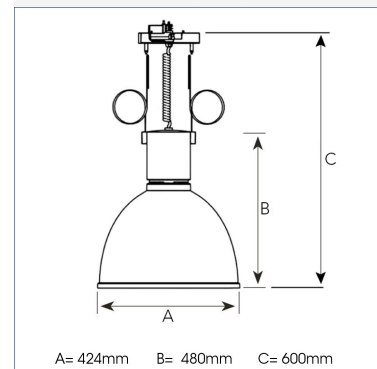

# GLOBE 3000, 930 (BBBL), MEDIUM, DARK GREY

ITAB

- ✓ Luz funcional y decorativa
- ✓ Forma parte de una gama de colgantes - disponible en varios tamaños y paquetes de lúmenes
- ✓ Montaje en riel trifásico o en el techo

## TECHNICAL SPECIFICATION

Product Code	221-531-32
Colour	Dark Grey
Control	On/off
CRI light colour	930 (BBBL)
Delivered lumen output lm	2700
Driver	Built in
EEL	E
Light distribution	Medium
Lightsource	LED COB
Mains input voltage	220-240 V
Measurements A	424
Measurements B	480
Measurements C	600
Mounting	Suspended
Position	Fixed
Lifetime	L80 B10, 50.000h
Protection	IP 20, class I
Start Time	Instant
System power W	25
Unit	mm
Weight	4,43

A= 424mm B= 480mm C= 600mm

Spot		Medium		Flood	
17°		23°		38°	
m	ø	m	ø	m	ø
1.0	0.30	1.0	0.41	1.0	0.70
2.0	0.60	2.0	0.83	2.0	1.39
3.0	0.91	3.0	1.24	3.0	2.09