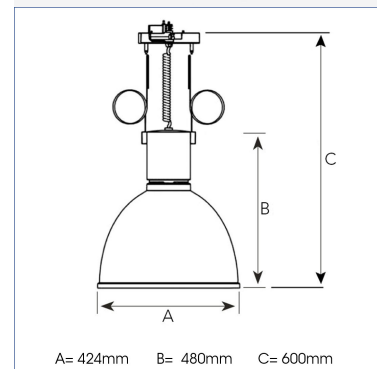

GLOBE 4000, 930 (BBBL), FLOOD, DARK GREY

ITAB

- ✓ Luz funcional y decorativa
- ✓ Forma parte de una gama de colgantes - disponible en varios tamaños y paquetes de lúmenes
- ✓ Montaje en riel trifásico o en el techo

TECHNICAL SPECIFICATION

Product Code	221-542-32
Colour	Dark Grey
Control	On/off
CRI light colour	930 (BBBL)
Delivered lumen output lm	3750
Driver	Built in
EEL	E
Light distribution	Flood
Lightsource	LED COB
Mains input voltage	220-240 V
Measurements A	424
Measurements B	480
Measurements C	600
Mounting	Suspended
Position	Fixed
Lifetime	L80 B10, 50.000h
Protection	IP 20, class I
Start Time	Instant
System power W	36
Unit	mm
Weight	4,43

A= 424mm B= 480mm C= 600mm

Spot		Medium		Flood	
17°		23°		38°	
m	ø	m	ø	m	ø
1.0	0.30	1.0	0.41	1.0	0.70
2.0	0.60	2.0	0.83	2.0	1.39
3.0	0.91	3.0	1.24	3.0	2.09