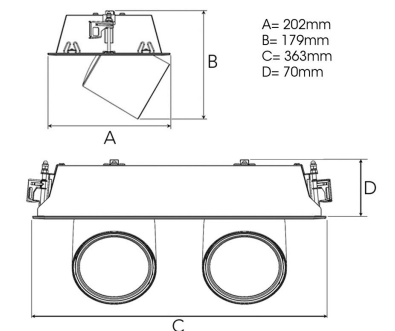

TECHNICAL SPECIFICATION

Product Code	306-553-30
Colour	Grey
Control	On/off
CRI light colour	930 (BBBL)
Delivered lumen output lm	2 x 3850
Driver	Stand alone, included
EEL	E
Light distribution	Wide flood
Lightsource	LED COB
Mains input voltage	220-240 V
Measurements A	202
Measurements B	179
Measurements C	363
Measurements D	70
Mounting	Recessed
Position	360°/60°
Lifetime	L80 B10, 50.000h
Protection	IP 20, class III
Sawing instructions x	177
Sawing instructions y	352
Start Time	Instant
System power W	2 x 35,2
Unit	mm
Weight	1,9

Spot	Medium	Flood	Wide Flood
14°	27°	38°	56°
m	ø	m	ø
1.0	0.25	1.0	0.48
2.0	0.49	2.0	0.95
3.0	0.74	3.0	1.43
1.0	0.69	1.0	1.07
2.0	1.39	2.0	2.14
3.0	2.08	3.0	3.22

177 x 352mm