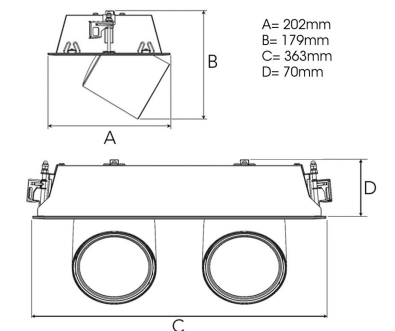

TECHNICAL SPECIFICATION

Product Code	306-553-20
Colour	Black
Control	On/off
CRI light colour	930 (BBBL)
Delivered lumen output lm	2 x 3850
Driver	Stand alone, included
EEL	E
Light distribution	Wide flood
Lightsource	LED COB
Mains input voltage	220-240 V
Measurements A	202
Measurements B	179
Measurements C	363
Measurements D	70
Mounting	Recessed
Position	360°/60°
Lifetime	L80 B10, 50.000h
Protection	IP 20, class III
Sawing instructions x	177
Sawing instructions y	352
Start Time	Instant
System power W	2 x 35,2
Unit	mm
Weight	1,9

Spot	Medium	Flood	Wide Flood
14°	27°	38°	56°
m	ø	m	ø
1.0	0.25	1.0	0.48
2.0	0.49	2.0	0.95
3.0	0.74	3.0	1.43
1.0	0.69	1.0	1.07
2.0	1.39	2.0	2.14
3.0	2.08	3.0	3.22

177 x 352mm